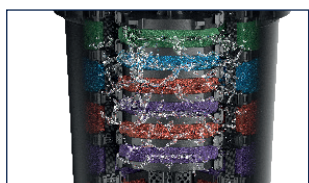

FiltoClear

Your favorite filter, now with even more filtering capacity

Easy Clean Technology

2-way valve backflushes filter and directs waste with no need to open filter or remove the cover

2 Inlets & 2 Outlets

2" inlets and outlets allow for multiple draw and return points for water throughout any water feature

Removable handle

Switchable cleaning handle connects to four cleaning rods to easily flush foams during cleaning

Easy to Replace UVC Bulbs

Easily replace the 2 UVC bulbs without turning off the pump or removing the quartz sleeve.

Four Filter Foam Densities and Sets

Four filter foam densities, 10, 20, 30 & 45 pores per inch, support the removal of ammonium, nitrites and nitrates

Drain Valve (Optional, Sold Separately)

Easily drain FiltoClears for winterization without ever opening the filter

FiltoClear 23500

FiltoClear

96900

96901

ITEM	96900	96901
DESCRIPTION	FiltoClear 15500	FiltoClear 23500
UVC	84W	120W
MAX FLOW	5,200 gph	6,000 gph
MAX PRESSURE	8.7 psi / 20' of head	
MAX PUMP INPUT PRESSURE	13.7 psi / 31' of head	
CORD LENGTH	16'	
DIMENSIONS	30¾"L x 22¾"W x 27¾"H	30¾"L x 22¾"W x 35⅝"H
HOSE SIZE	2"	
POND VOLUME	up to 15,500 gal	up to 23,500 gal
INCLUDES	4 types of filter foams, UVC bulbs, metric 2" fittings, (5) 2" Sch40 adapters	
WARRANTY	2-year + 1	