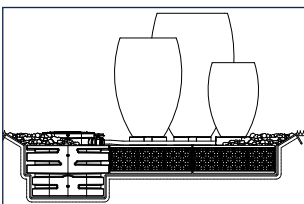

AURA VASES

Handcrafted solid brass vases elevate any landscape or hardscape

Three Sizes & Two Styles

24", 32" & 40" sizes are available in both overflowing and spillway versions. Install these as individual pieces or group multiples together

Dual Threaded Inlets

Dual threaded inlets allow water supply to be plumbed independently from lighting cords using Atlantic's Cord Seal Fitting

Hand-hammered Solid Brass

Vases are constructed of solid brass, hand-hammered and given an acid washed patina making each vase one-of-a-kind

AV32HB-S (88829)

AV40HB-S (88831)

ITEM	88826	88827	88828	88829	88830	88831
MODEL	AV24HB	AV24HB-S	AV32HB	AV32HB-S	AV40HB	AV40HB-S
DESCRIPTION	24" Aura Vase	24" Aura Vase - 4" Spillway	32" Aura Vase	32" Aura Vase - 6" Spillway	40" Aura Vase	40" Aura Vase - 8" Spillway
FLOW RATE	500 - 1,000 gph	400 gph	750 - 1,500 gph	600 gph	1,000 - 2,000 gph	800 gph
INLET	(2) 1/2" FIPT					
DIMENSIONS	16 1/4"W x 24"H		21 1/4"W x 32"H		27"W x 40"H	
WARRANTY	3-year					